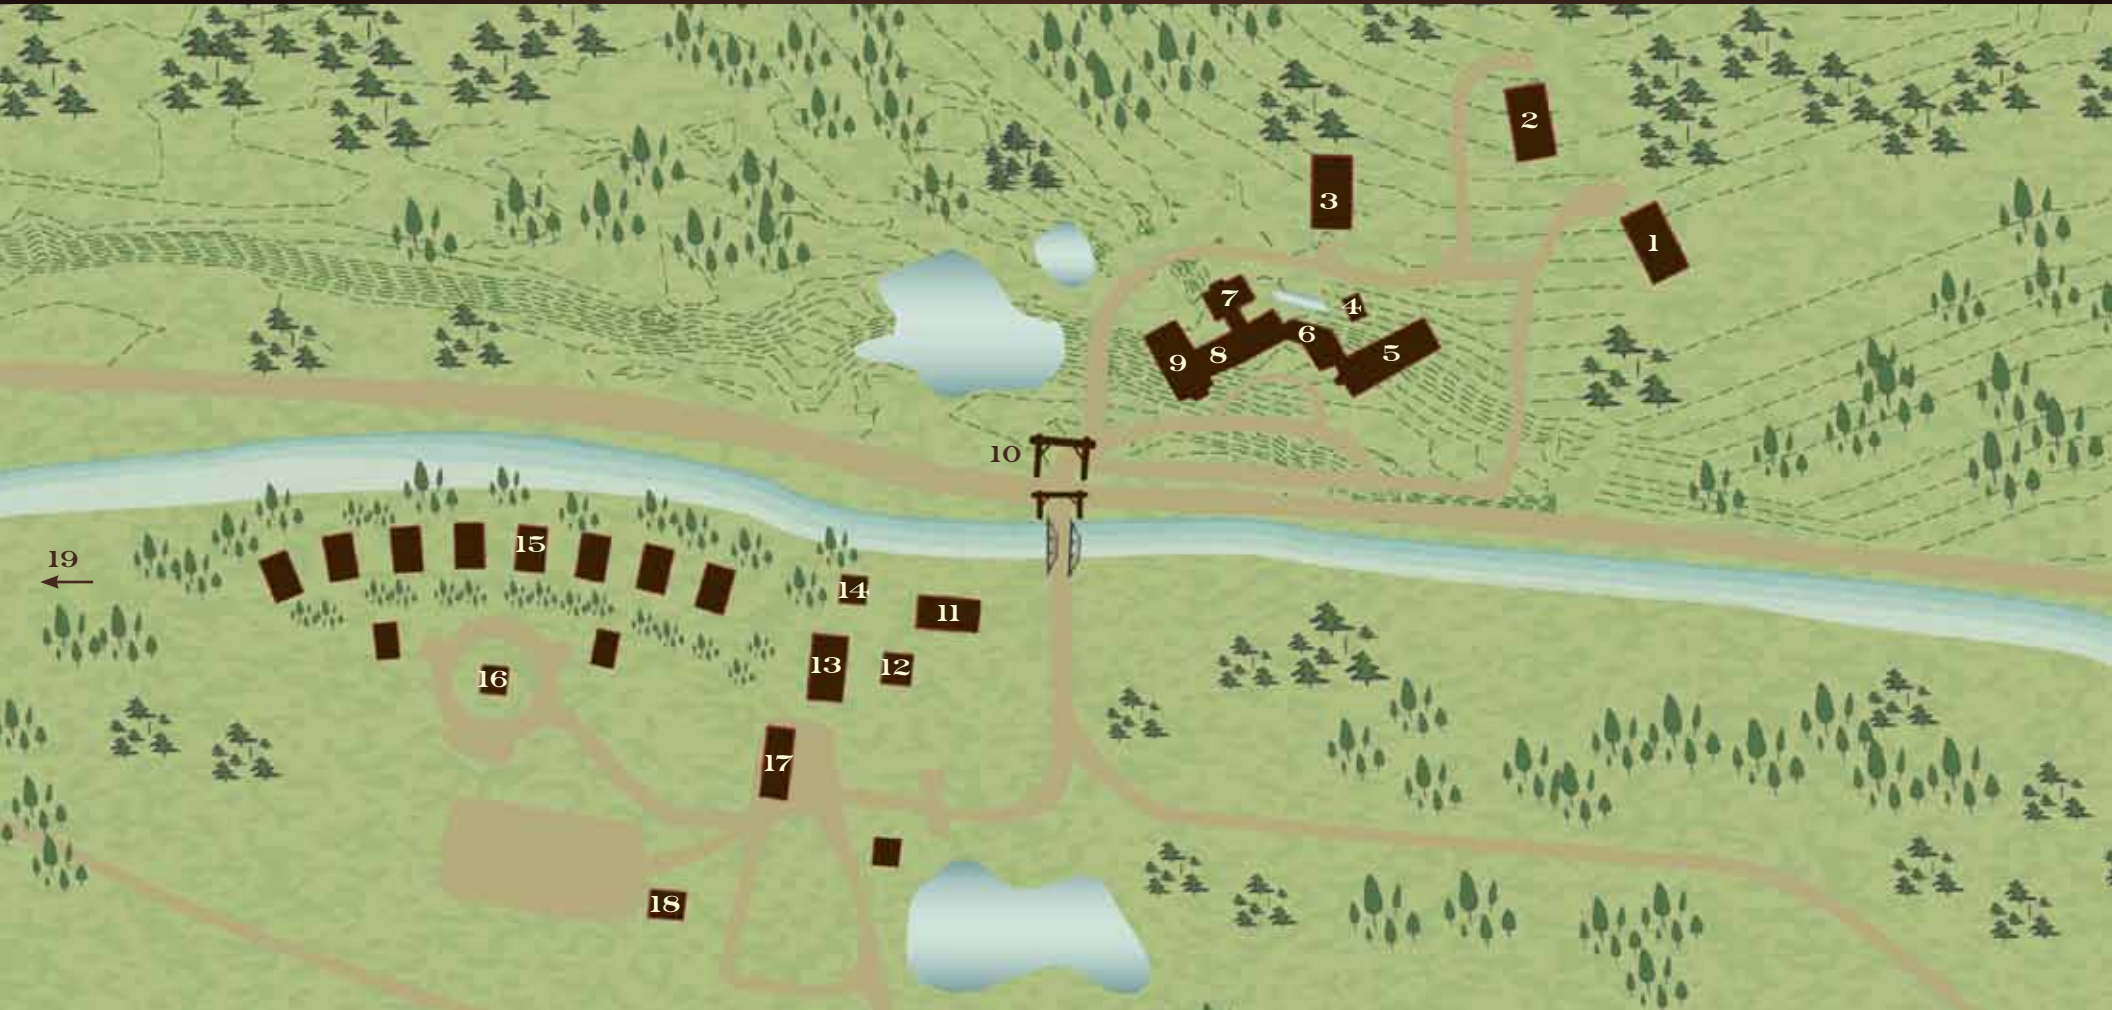

THE RANCH AT ROCK CREEK

1. MOOSE HOUSE
2. BEAR HOUSE
3. SARAH JANE'S HOUSE
4. OUTDOOR POOL & HOT TUB
5. SILVER DOLLAR SALOON
6. THE SPA
7. GRANITE LODGE ROOMS
8. FRONT DESK/CHECK-IN
9. GRANITE LODGE DINING ROOM
10. MAIN GATE

11. RIVER HOUSE
12. EAGLE'S PERCH
13. WRANGLER/LOFT/BUNKHOUSE
14. BLUEBIRD
15. CANVAS CABINS
16. BLUE CANTEEN
17. ROD & GUN CLUB
18. CORRAL & BARN
19. TRAPPER CANVAS CABIN